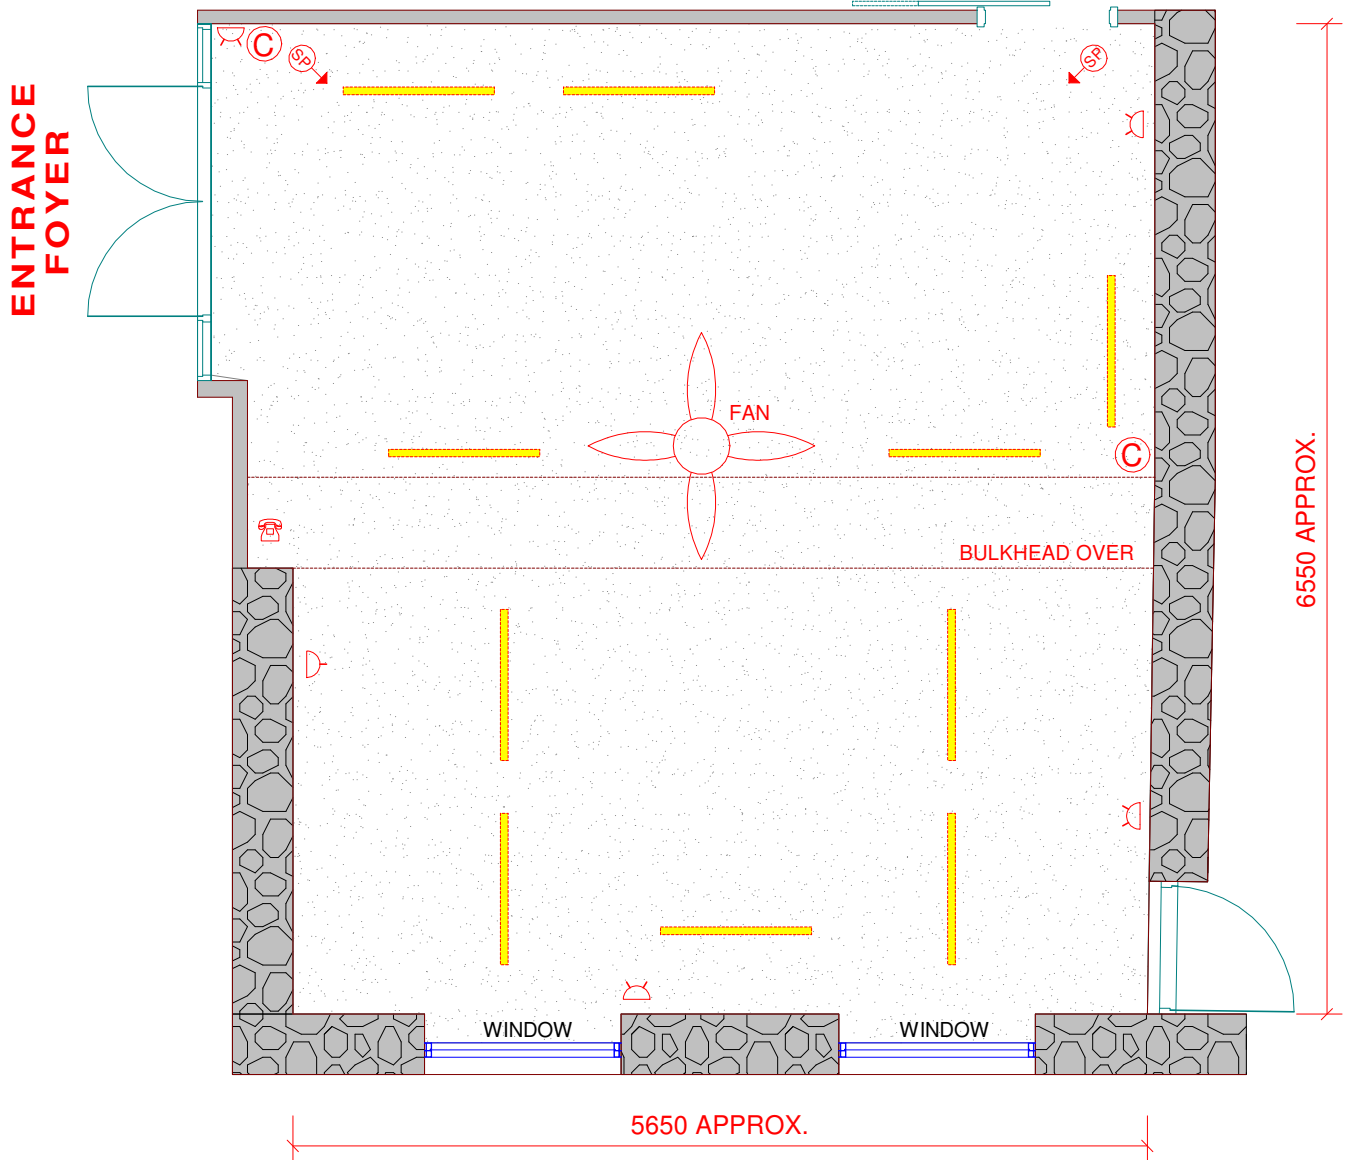

SEATING OPTIONS

ELECTRICAL LEGEND

	FLURO LIGHT		SINGLE POWER OUTLET
	SPEAKER (ceiling mount)		DOUBLE POWER OUTLET
	PHONE POINT		CONTROL PANEL/SWITCH

"CONFERENCE ROOM"

ALL DIMENSIONS SHOWN ARE APPROX. ONLY
AND MAY VARY SLIGHTLY

DRAWING SCALE 1 : 50