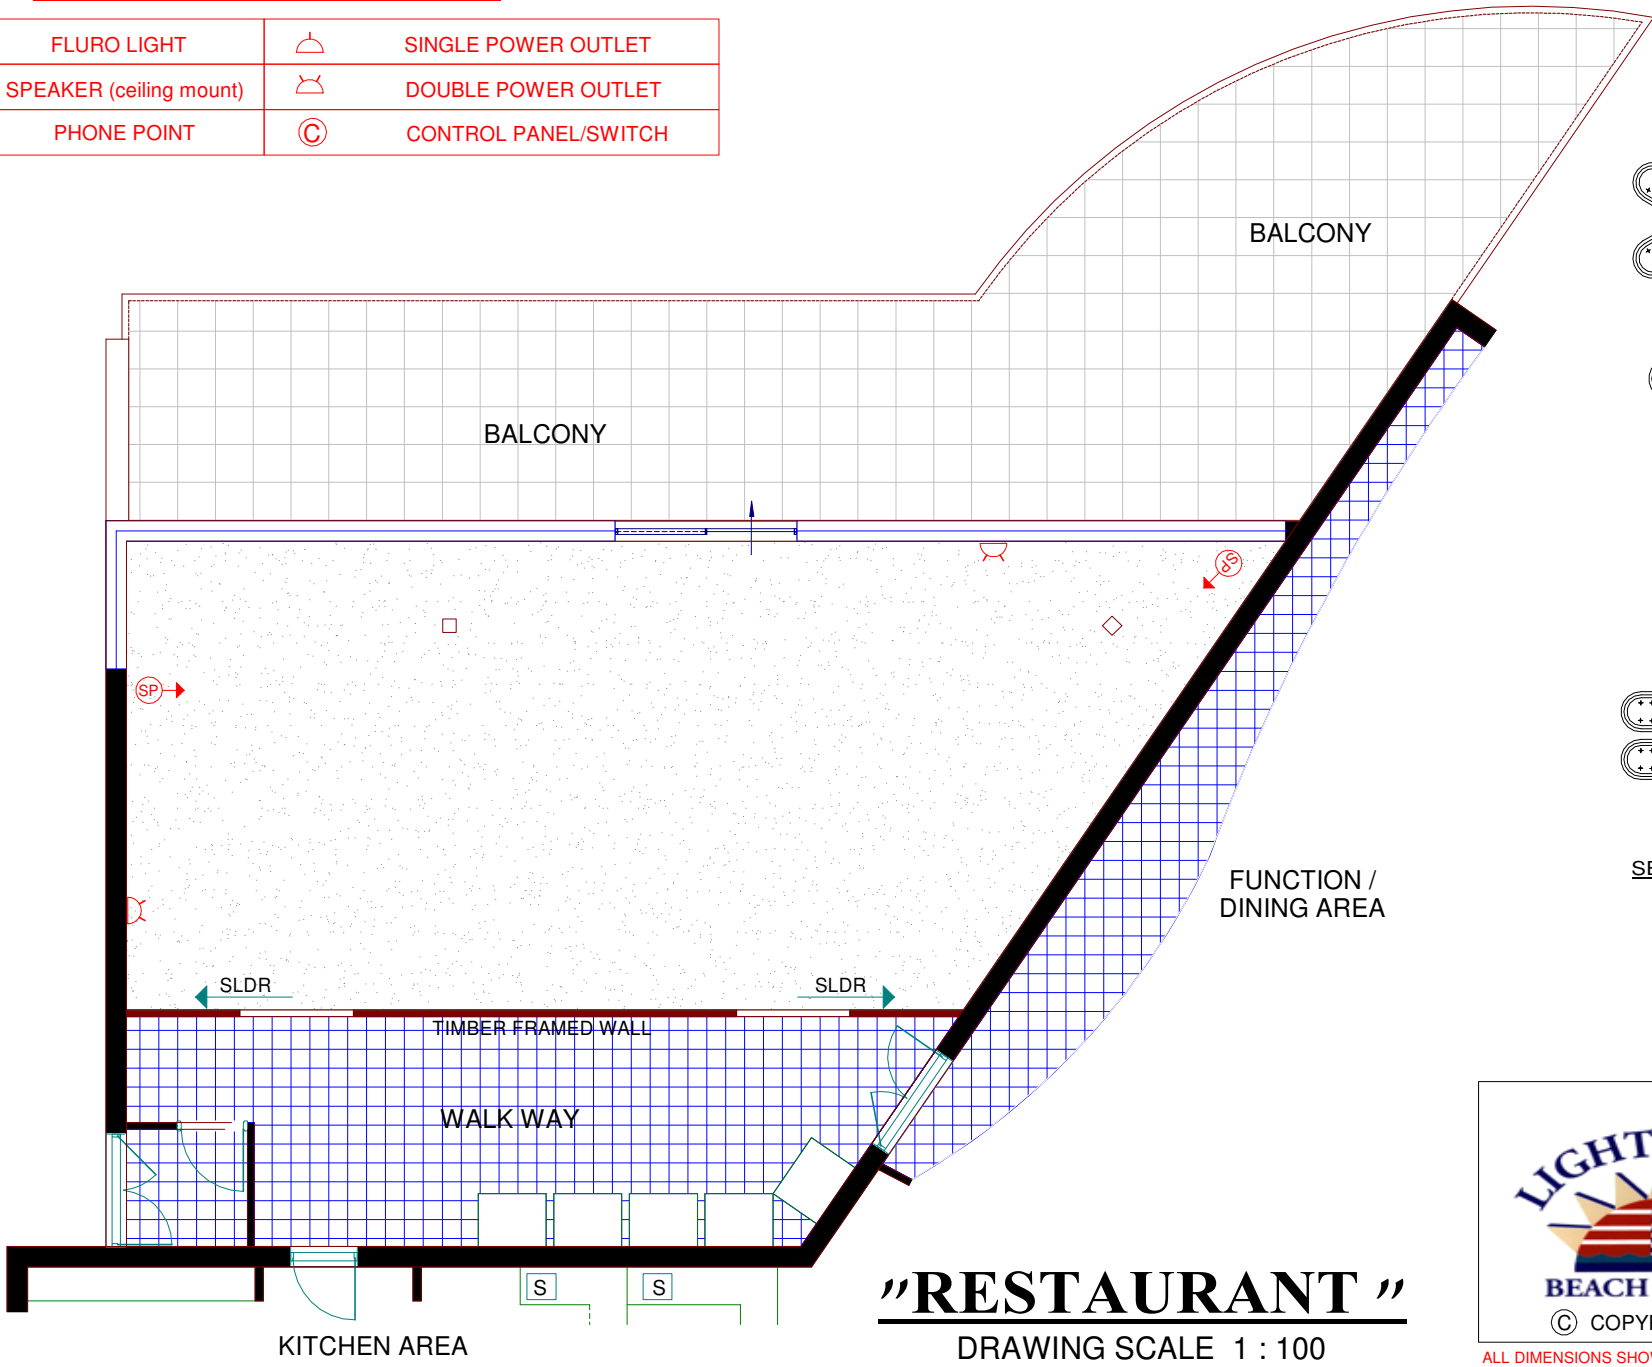

ELECTRICAL LEGEND

	FLURO LIGHT		SINGLE POWER OUTLET
	SPEAKER (ceiling mount)		DOUBLE POWER OUTLET
	PHONE POINT		CONTROL PANEL/SWITCH

“RESTAURANT”

DRAWING SCALE 1 : 100

ALL DIMENSIONS SHOWN ARE APPROX. ONLY AND MAY VARY SLIGHTLY