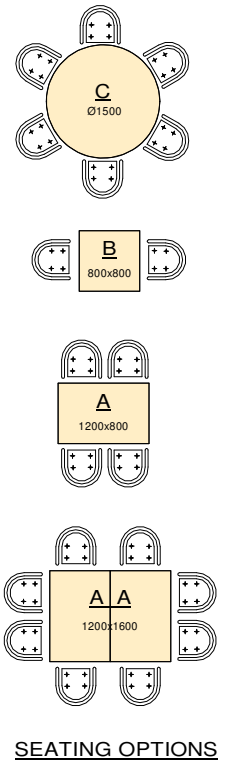

ELECTRICAL LEGEND

	FLURO LIGHT		SINGLE POWER OUTLET
	SPEAKER (ceiling mount)		DOUBLE POWER OUTLET
	PHONE POINT		CONTROL PANEL/SWITCH

“RESTAURANT”

DRAWING SCALE 1 : 100

ALL DIMENSIONS SHOWN ARE APPROX. ONLY AND MAY VARY SLIGHTLY