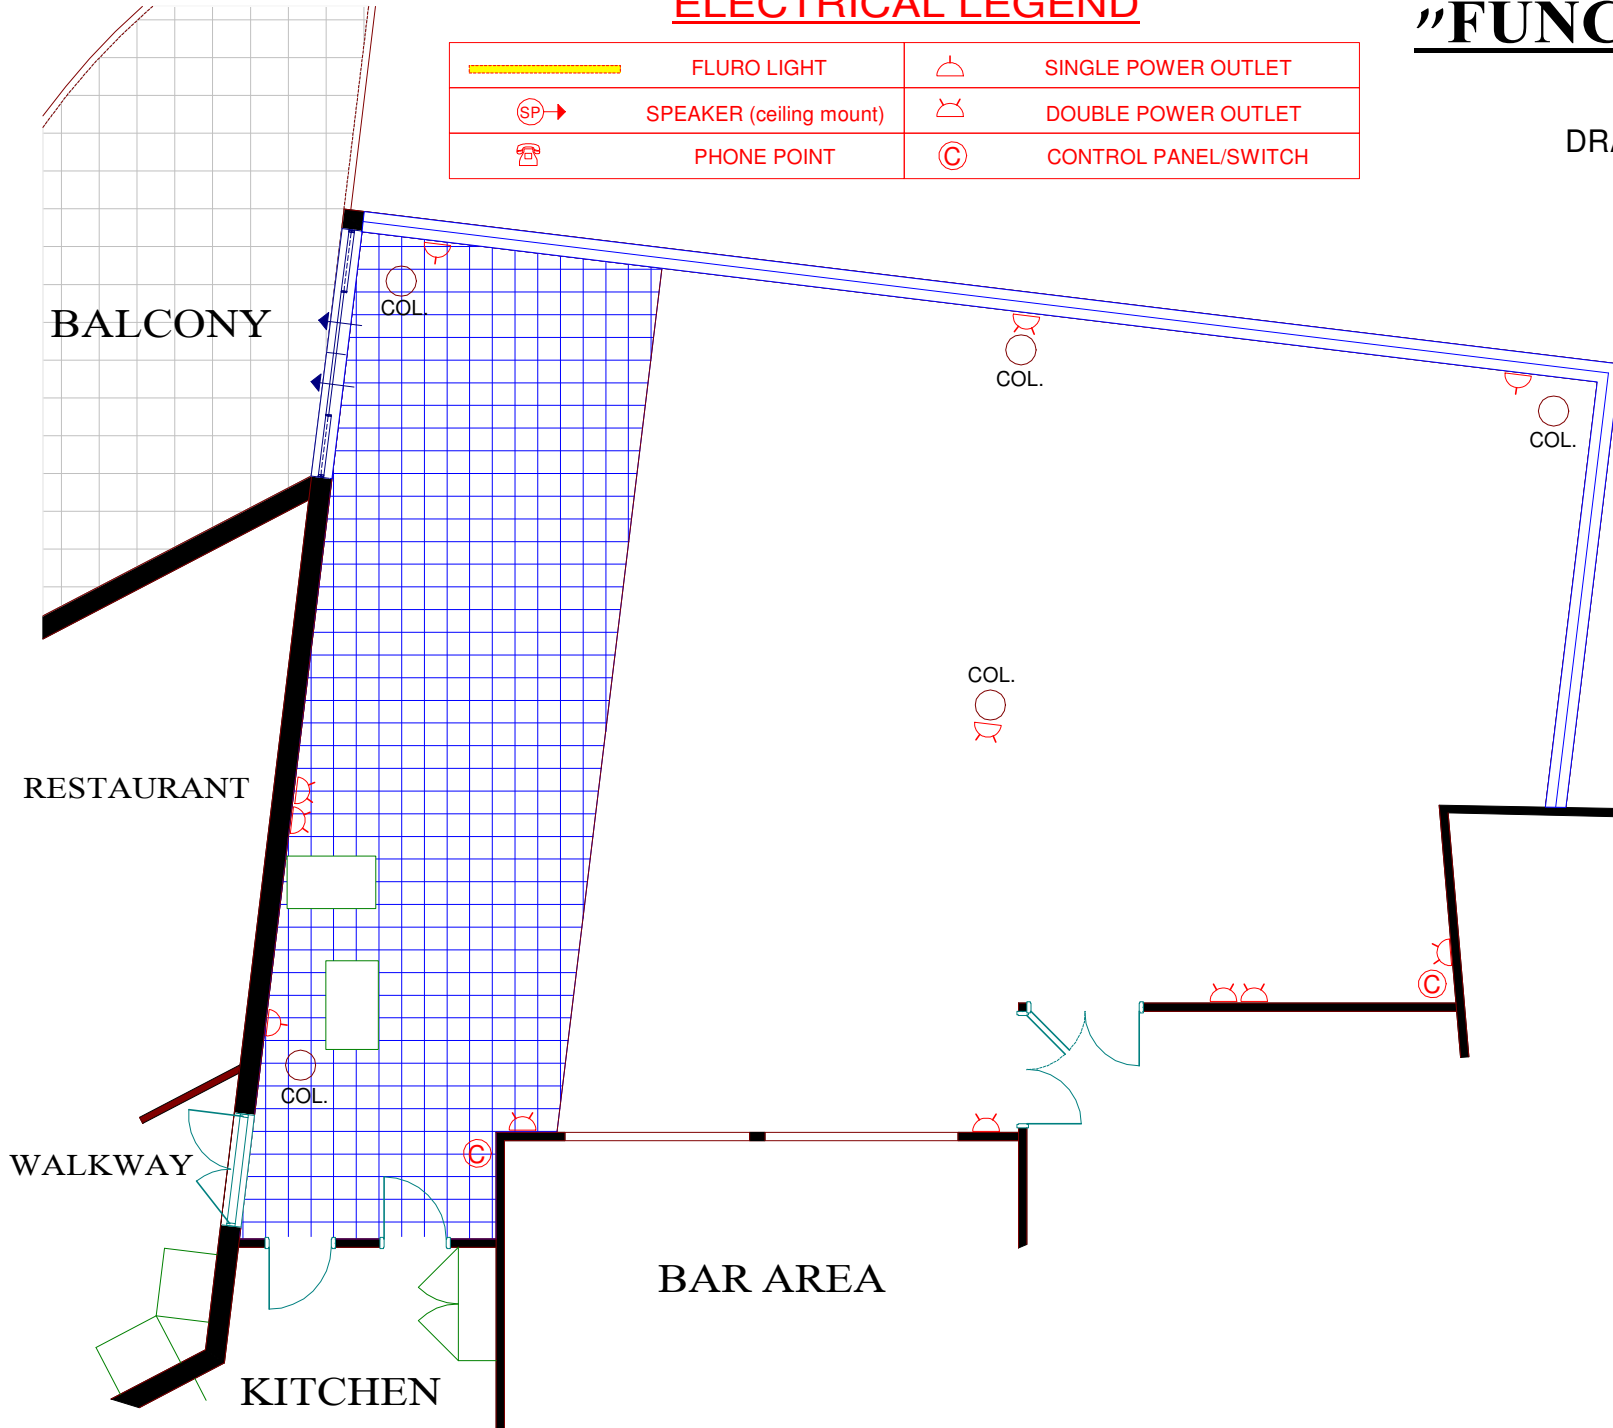

ELECTRICAL LEGEND

	FLURO LIGHT		SINGLE POWER OUTLET
	SPEAKER (ceiling mount)		DOUBLE POWER OUTLET
	PHONE POINT		CONTROL PANEL/SWITCH

"FUNCTION / DINING ROOM"

DRAWING SCALE 1 : 100

SEATING OPTIONS

ALL DIMENSIONS SHOWN ARE APPROX. ONLY AND MAY VARY SLIGHTLY