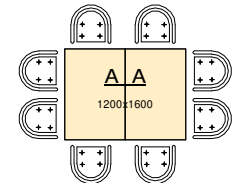

ELECTRICAL LEGEND

	FLURO LIGHT		SINGLE POWER OUTLET
	SPEAKER (ceiling mount)		DOUBLE POWER OUTLET
	PHONE POINT		CONTROL PANEL/SWITCH

"FUNCTION / DINING ROOM"

DRAWING SCALE 1 : 100

SEATING OPTIONS

ALL DIMENSIONS SHOWN ARE APPROX. ONLY AND MAY VARY SLIGHTLY