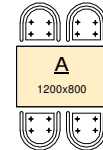

ELECTRICAL LEGEND

	FLURO LIGHT		SINGLE POWER OUTLET
	SPEAKER (ceiling mount)		DOUBLE POWER OUTLET
	PHONE POINT		CONTROL PANEL/SWITCH

"FUNCTION / DINING ROOM"

DRAWING SCALE 1 : 100

SEATING OPTIONS

ALL DIMENSIONS SHOWN ARE APPROX. ONLY AND MAY VARY SLIGHTLY