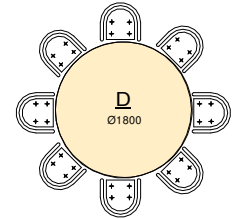

ELECTRICAL LEGEND

	FLURO LIGHT		SINGLE POWER OUTLET
	SPEAKER (ceiling mount)		DOUBLE POWER OUTLET
	PHONE POINT		CONTROL PANEL/SWITCH

"FUNCTION / DINING ROOM"

DRAWING SCALE 1 : 100

SEATING OPTIONS

ALL DIMENSIONS SHOWN ARE APPROX. ONLY AND MAY VARY SLIGHTLY