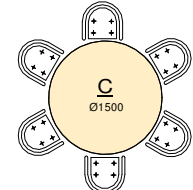

ELECTRICAL LEGEND

	FLURO LIGHT		SINGLE POWER OUTLET
	SPEAKER (ceiling mount)		DOUBLE POWER OUTLET
	PHONE POINT		CONTROL PANEL/SWITCH

"FUNCTION / DINING ROOM"

DRAWING SCALE 1 : 100

SEATING OPTIONS

ALL DIMENSIONS SHOWN ARE APPROX. ONLY AND MAY VARY SLIGHTLY